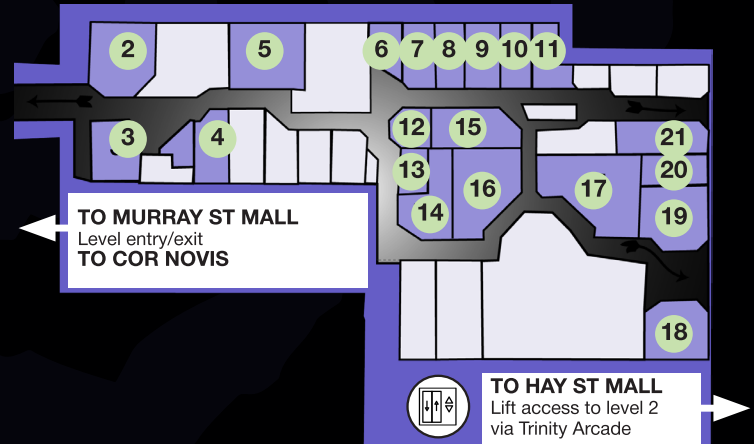

STRANGE ART TRAIL

Space	Artist	Artwork
2	Ben David	The Cozy Cube
2	Ellie Glen	MoodRoom
2	Ethyn Extra-Ordinary	Ethyn Extra-Ordinary Art
2	Kspaze	Triangles
2	Cheryl Millard	Displaced
2	Rocky Lu	Colourful Demon Series
3	Lima Brightlove	Kyloring
4	Jill Paynter	Animated & Discombobulated Hyper Excitable & Distracted
5	Saira Spencer	Do You See What I See
6	Eric Mitchell	Ai REM Dream State
7	Casey Renzullo	Ambedo
8	Ha Vu	Mushroom Biophilia
9	Ben Crappsley & Roly Skender	Soul Carrier
10	Prema Arasu & Grace Ryan	Perth Fissure
11	Big See	BED ROT
12	Callum Davidson	Mirror
13	Two Hot Heathens	Grin & Bare It
14	Rachel Wong	Reflections
15	James BL Hollands	Barenzirkus
16	Jay J Sticks	Found Forest
17	The Church of Belligerence	Void Confessional
18	Steve Berrick	Scramble Upwards
19	Leon Ewing	Video Difficult ...Strikes Back
20	Hayley Walker	Bloom
21	Carissa, Ousougene, Jean Michel Maujean & Matt Jones	The Cosmic Garden of Supernatural Delight

CARILLON CITY - LEVEL TWO

A NOTE ON TOILETS

Please note there are no toilets inside Carillon City. The closest public toilets are at Trinity Arcade or Perth Train Station.